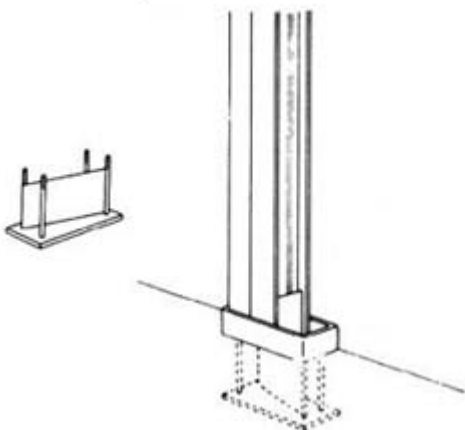

BT-F (Recess Mount)