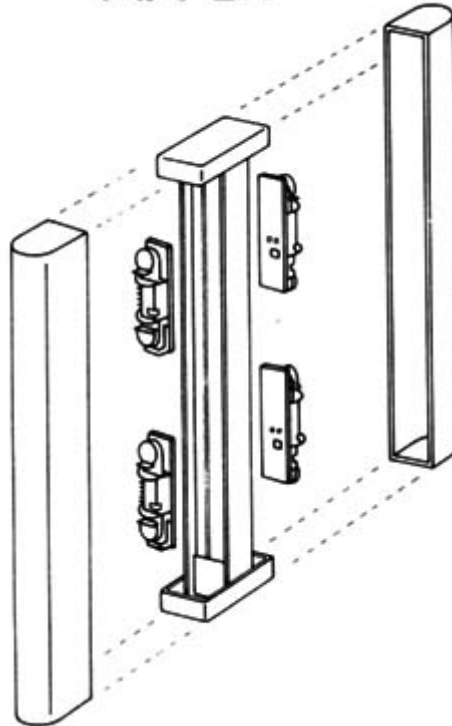

## **BEAM TOWER**

#### **Dimensions:**

H: 68.88" (175.0 cm) / W: 5.38" (13.6 cm) / D: 8.88" (22.5 cm)

Up to 4 Sets Can Be Stacked